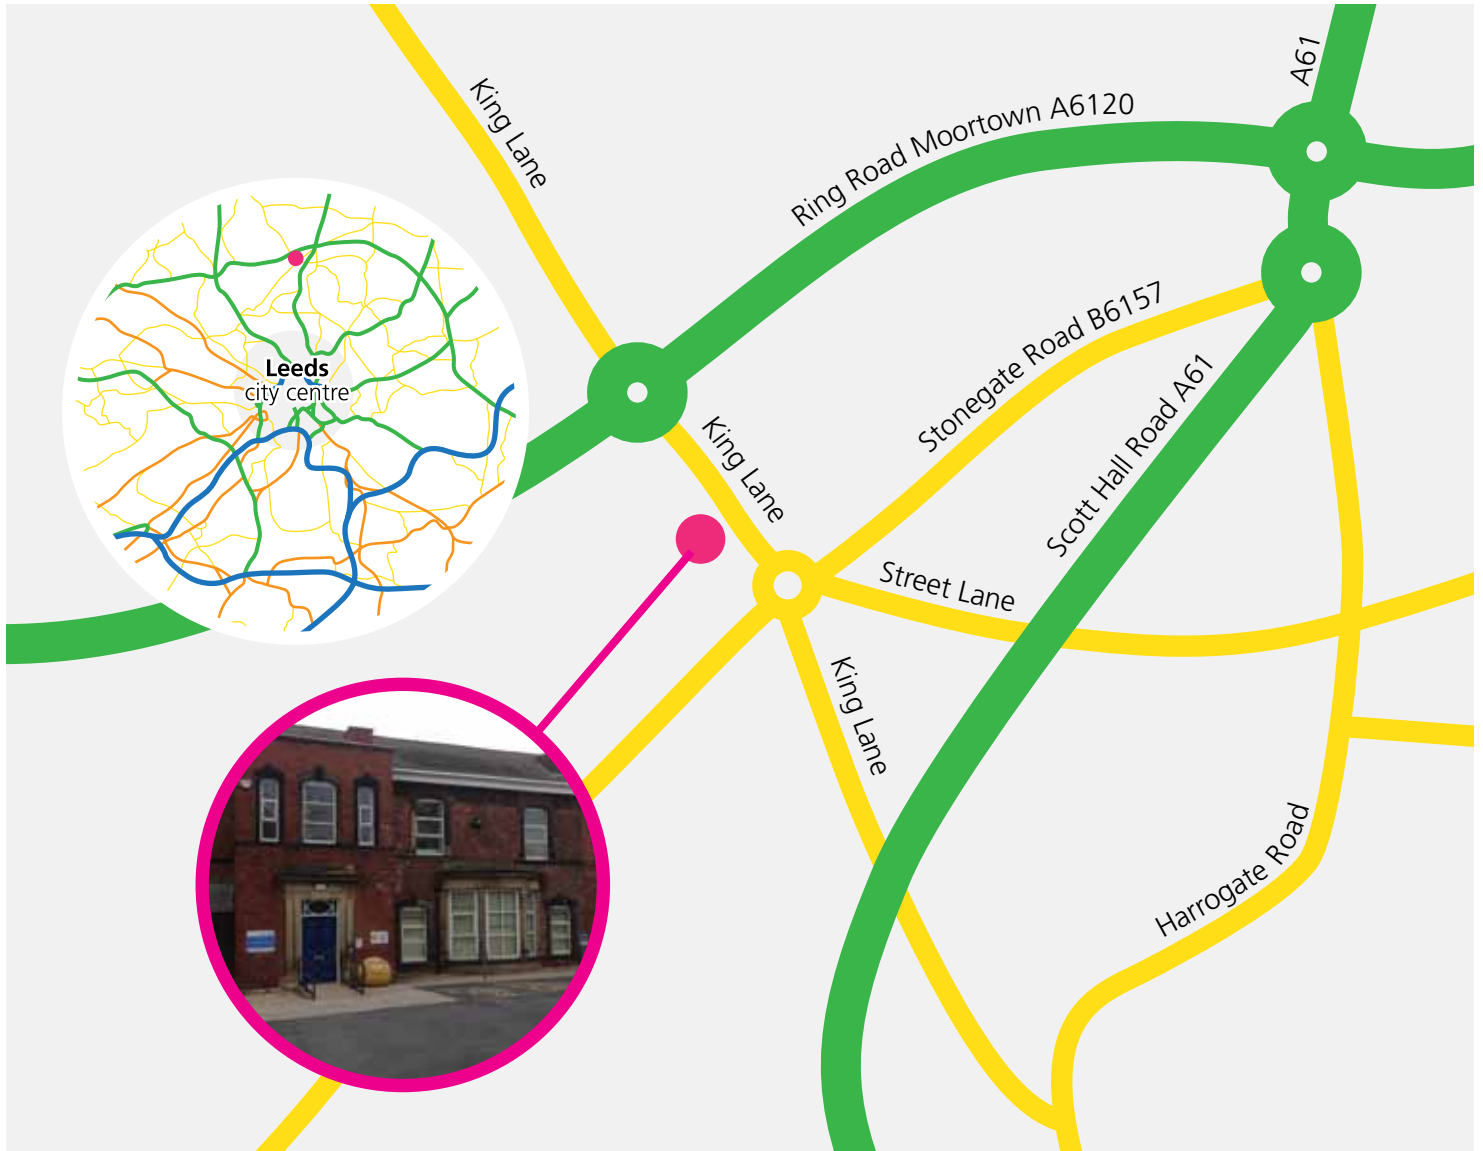

### If you are travelling from the M1 or Leeds city centre:

Take the A58 and follow the sign for A61 Scott Hall Road, follow the road for approx. 2 miles at 3rd roundabout take 1st exit for King Lane. Turn right onto Stonegate Road, at the roundabout take the 1st exit then 1st left into Leafield Grange and 1st right into Leafield House.

### If you are travelling from the A1M:

Follow Leeds East and take the Colton exit. Take 1st turn on roundabout (if travelling North) 3rd turn right (if travelling South) and follow Outer Ring Road. Follow the Ring Road until you reach King Lane. Follow King Lane to the roundabout, take 3rd turn right. Take 1st turn on left into Leafield Grange and 1st right into Leafield House.

### If you are coming along the Outer Ring Road from the east:

Take the 1st left turn onto King Lane. Follow King Lane to the roundabout, take 3rd turn right. Take 1st turn on left into Leafield House.

### If you are coming along the Outer Ring Road from the West:

Take 3rd turn right onto King Lane, follow King Lane to the roundabout, take 3rd turn right. Take 1st turn on left into Leafield House.